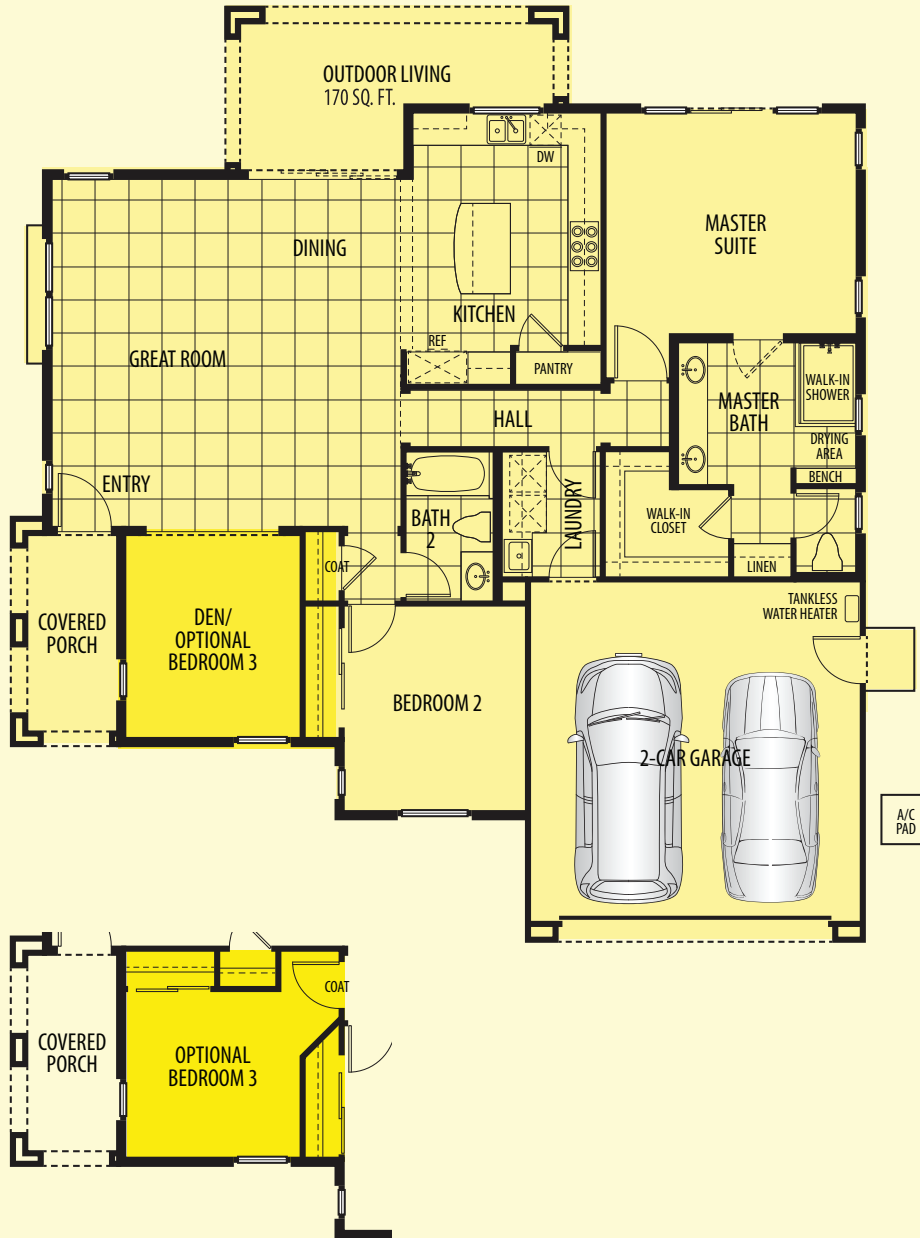

RESIDENCE ONE

🚲 Single Story 🚲 Approx. 1,654 sq. ft. 🚲 2 Bed / 2.5 Bath 🚲 Den 🚲 Opt. Bed 3

1B Craftsman

1C Contemporary