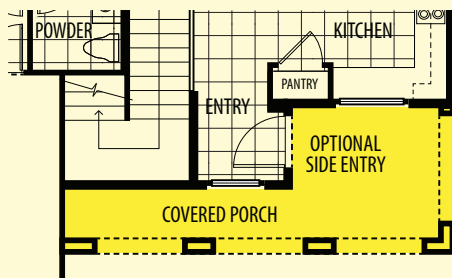

# RESIDENCE TWO

🚲 2-Story 🚲 Approx. 1,816 sq. ft. 🚲 3 Bed / 2.5 Bath 🚲 Loft or Office

SECOND FLOOR

2A Spanish

2C Contemporary