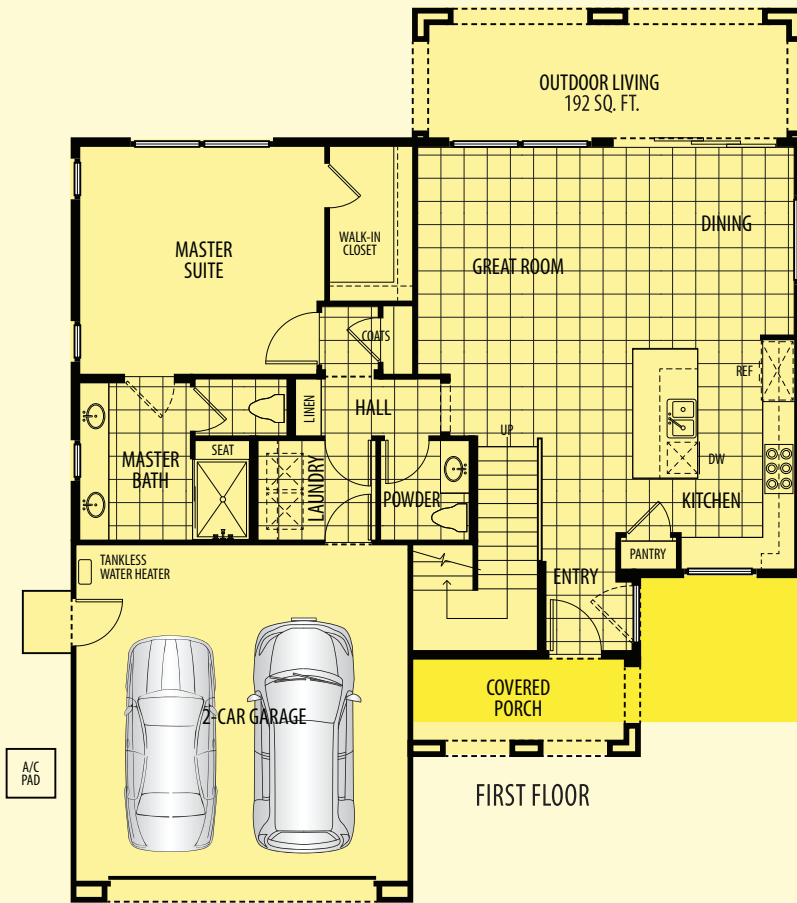

# RESIDENCE TWO

🚲 2-Story 🚲 Approx. 1,816 sq. ft. 🚲 3 Bed / 2.5 Bath 🚲 Loft or Office

SECOND FLOOR

2A Spanish

2C Contemporary