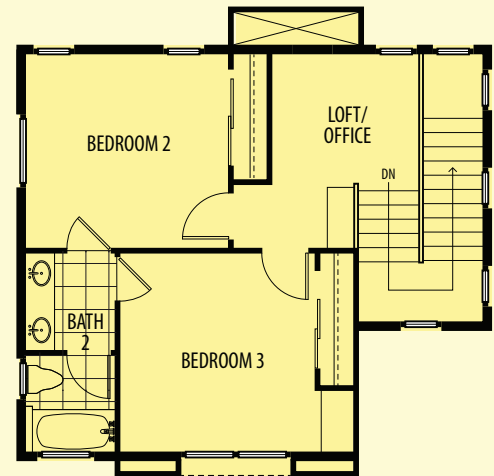

# RESIDENCE TWO

🚲 2-Story 🚲 Approx. 1,816 sq. ft. 🚲 3 Bed / 2.5 Bath 🚲 Loft or Office

SECOND FLOOR

2A Spanish

2C Contemporary