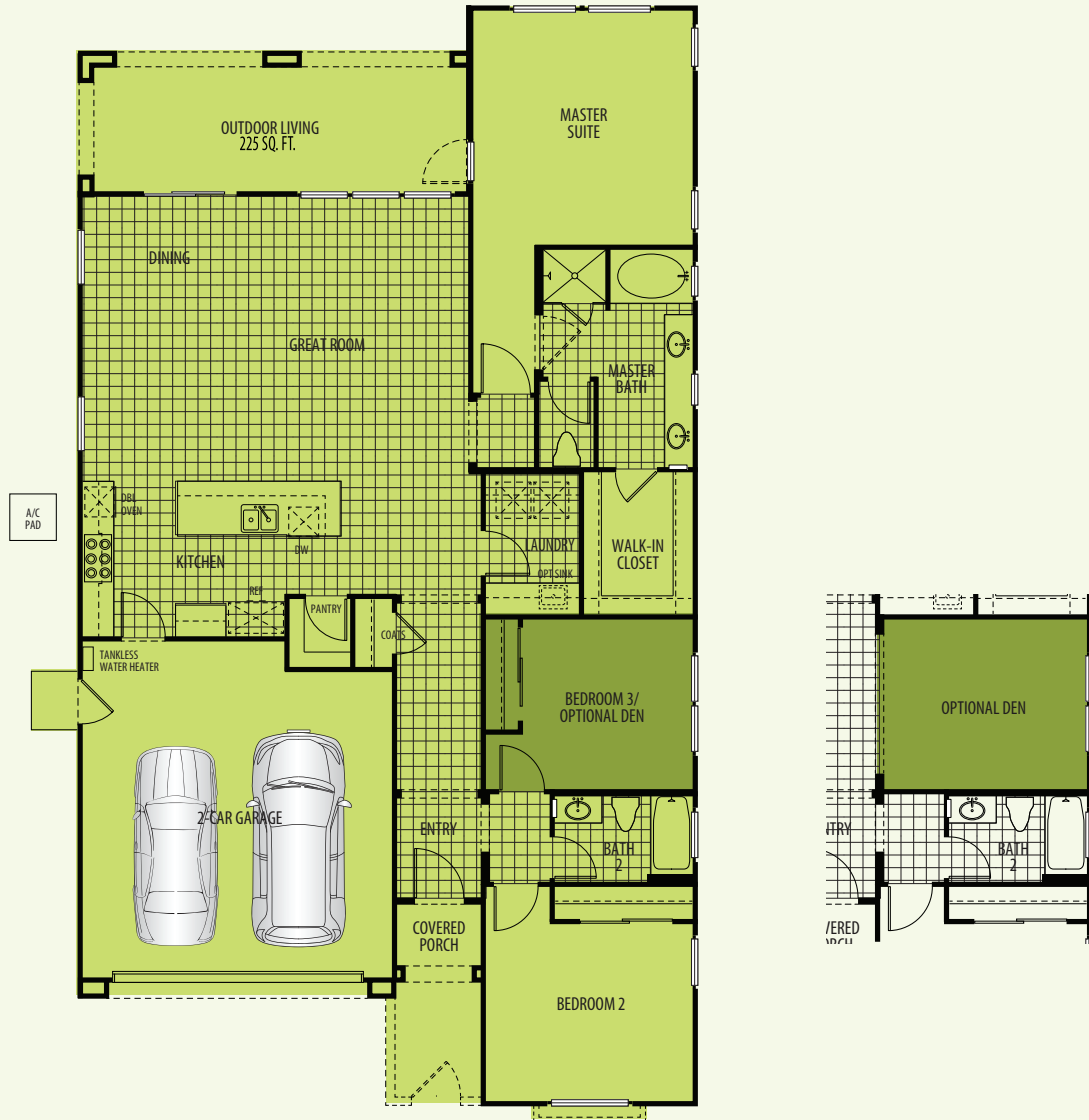

RESIDENCE ONE

 Single Story  Approx. 1,871 sq. ft.  3 Bed / 2 Bath  Opt. Den

1A Spanish

1B Craftsman