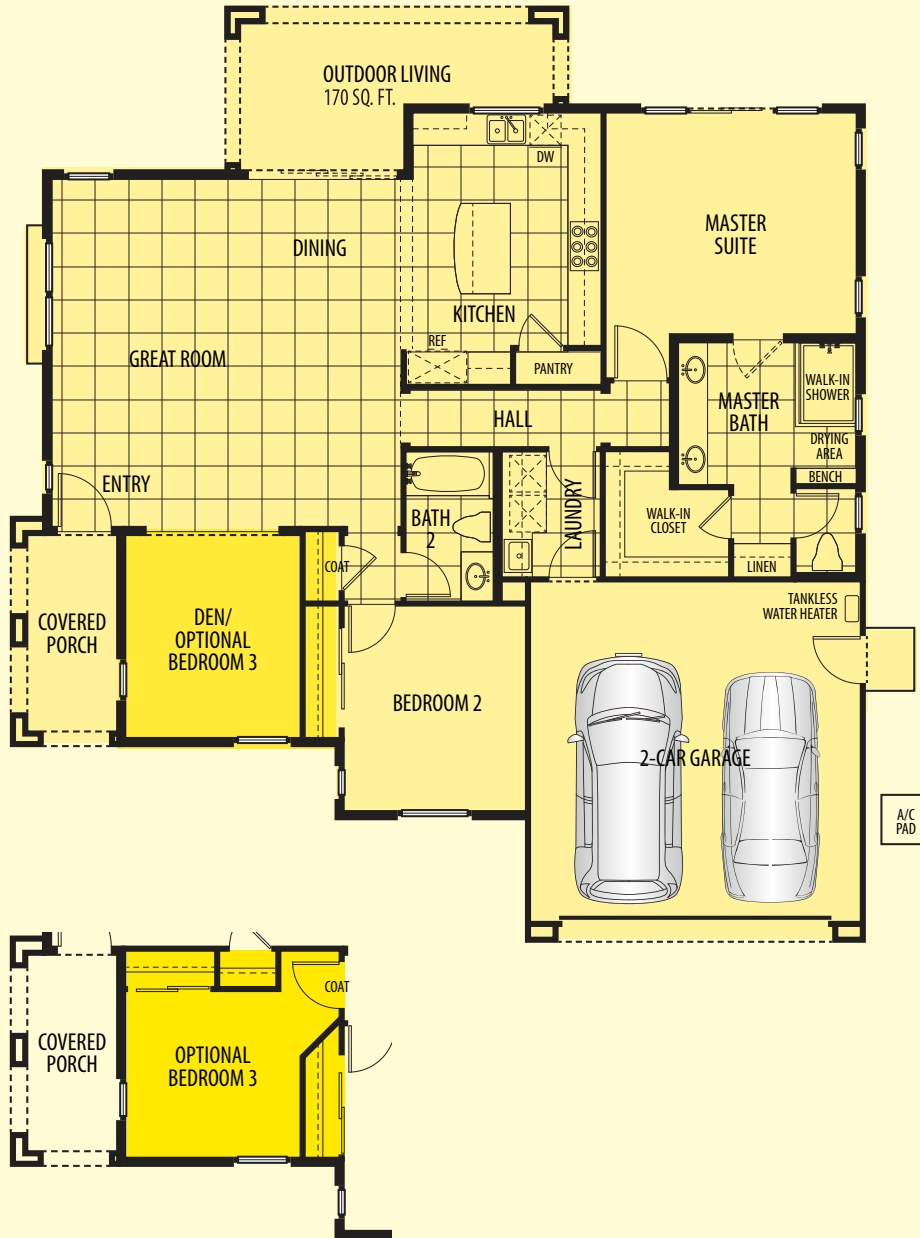

RESIDENCE ONE

🚲 Single Story 🚲 Approx. 1,654 sq. ft. 🚲 2 Bed / 2 Bath 🚲 Den 🚲 Opt. Bed 3

1B Craftsman

1C Contemporary