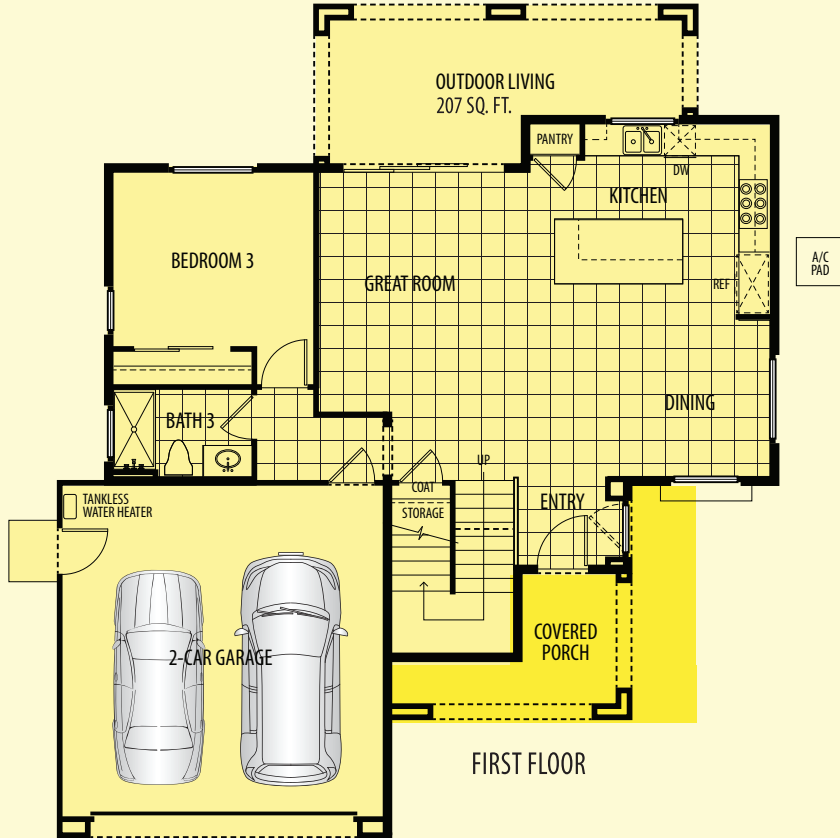

RESIDENCE THREE

🚲 2-Story 🚲 Approx. 1,969 sq. ft. 🚲 3 Bed / 3 Bath 🚲 Loft or Bed 4

3A Spanish

3B Craftsman