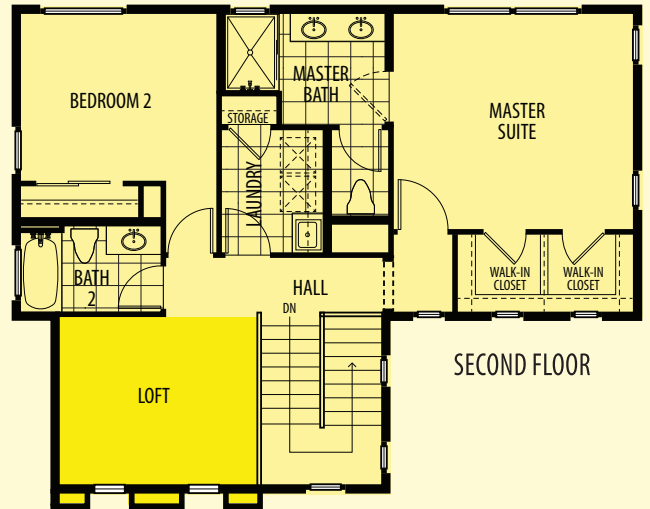

RESIDENCE THREE

🚲 2-Story 🚲 Approx. 1,969 sq. ft. 🚲 3 Bed / 3 Bath 🚲 Loft or Bed 4

3A Spanish

3B Craftsman