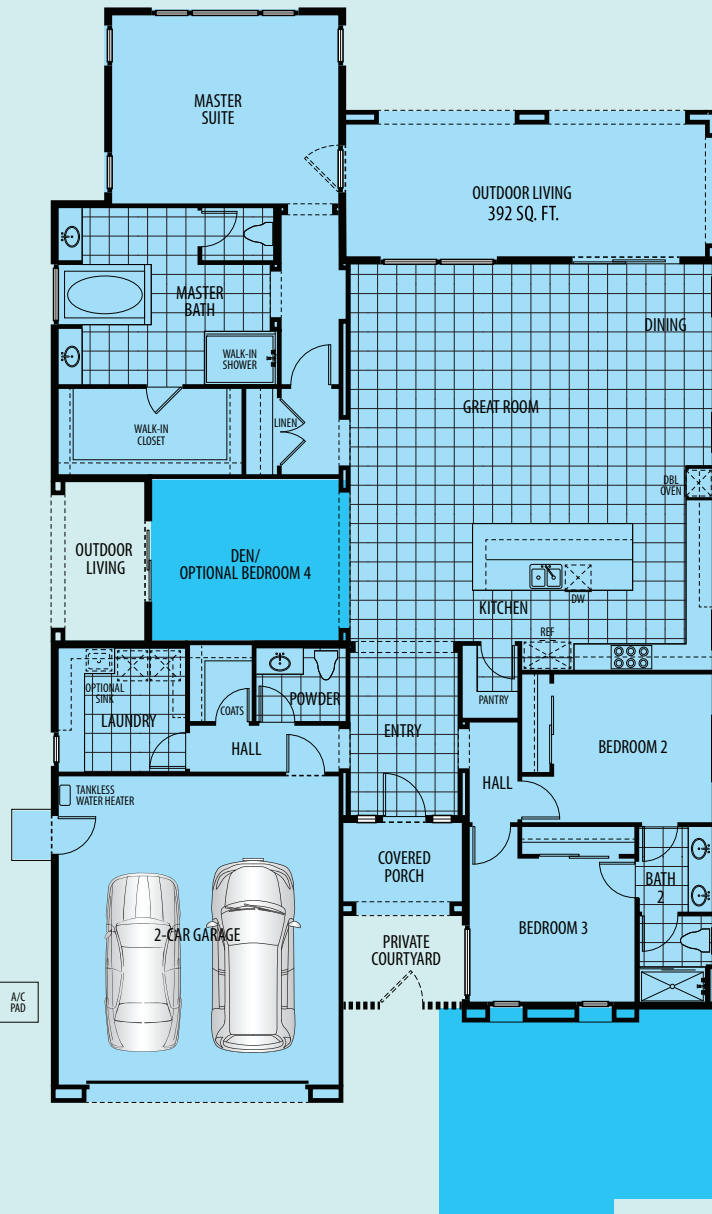

RESIDENCE THREE

 Single Story
  Approx. 2,580 sq. ft.
  3 Bed / 2.5 Bath
  Den or Bed 4
 Opt. 3rd Car Garage

3A Spanish

3D Mid-Century