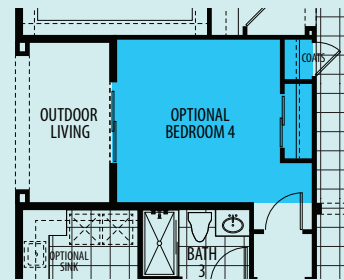

RESIDENCE THREE

 Single Story
  Approx. 2,580 sq. ft.
  3 Bed / 2.5 Bath
  Den or Bed 4
 Opt. 3rd Car Garage

3A Spanish

3D Mid-Century