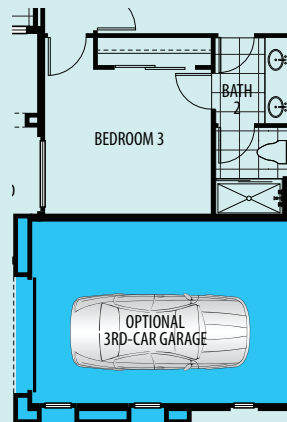

RESIDENCE THREE

 Single Story
  Approx. 2,580 sq. ft.
  3 Bed / 2.5 Bath
  Den or Bed 4
 Opt. 3rd Car Garage

3A Spanish

3D Mid-Century